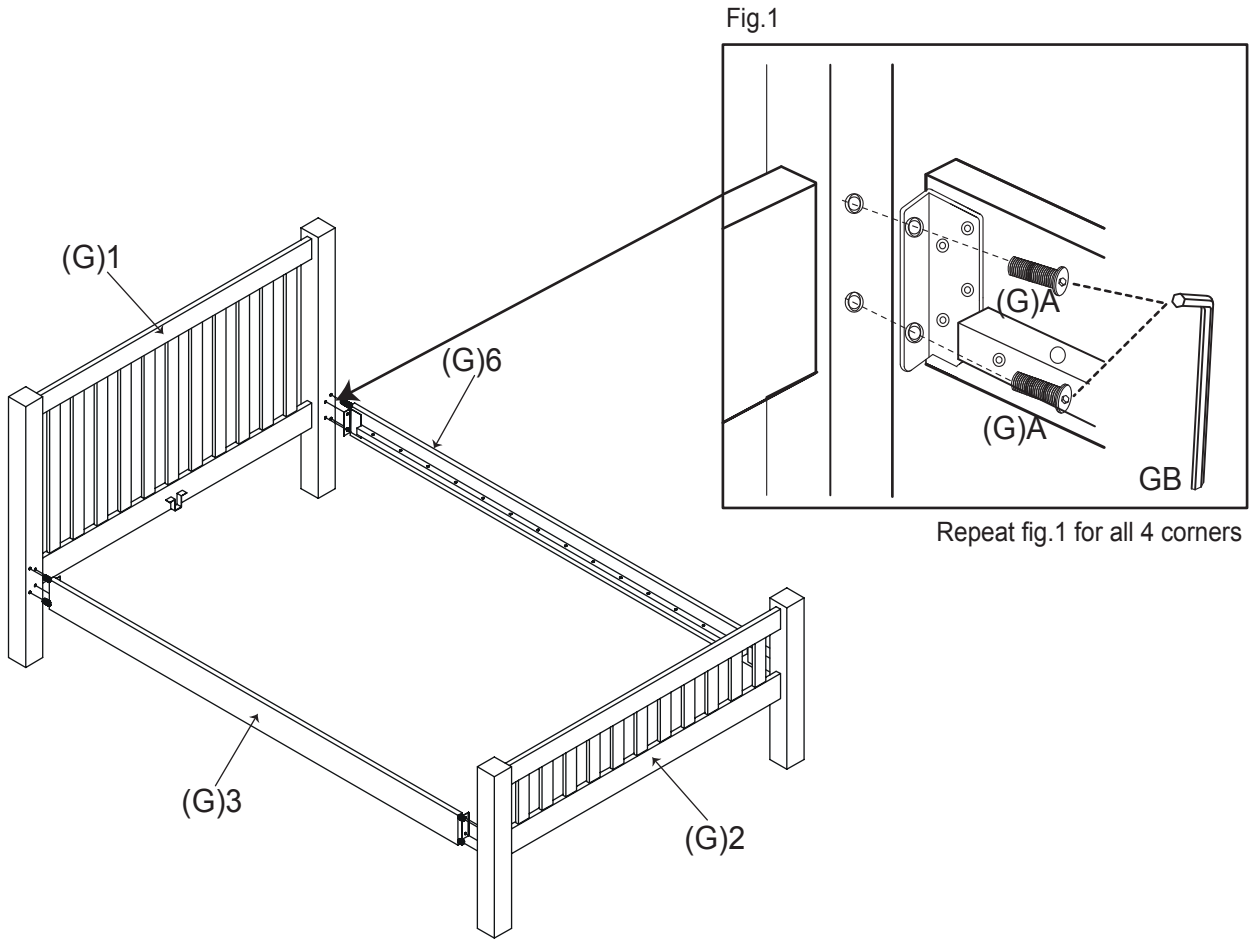

The fitting pack contains **SMALL PARTS** which should be **KEPT AWAY FROM YOUNG CHILDREN**.

Read this leaflet in full before commencing assembly.

Fittings and parts checklist - bedstead

Bedstead Parts

(G)1	Headboard x 1	
(G)2	Footboard x 1	
(G)3	Side Rail A x 1	
(G)4	Centre Rail x 1	
(G)5	Wooden Slats x 28	
(G)6	Side Rail B x 1	

Fittings

(G)A	M8 x 22 Bolt x 8		(G)C	Cap Ends x 28	
(G)B	Allen Key x 1		(G)D	Slat Connector x 14	

Step One

Step Two

Step Three

The bed is now ready for use.

Care and Maintenance

This bedstead should be cleaned using a soft damp cloth and dried immediately.