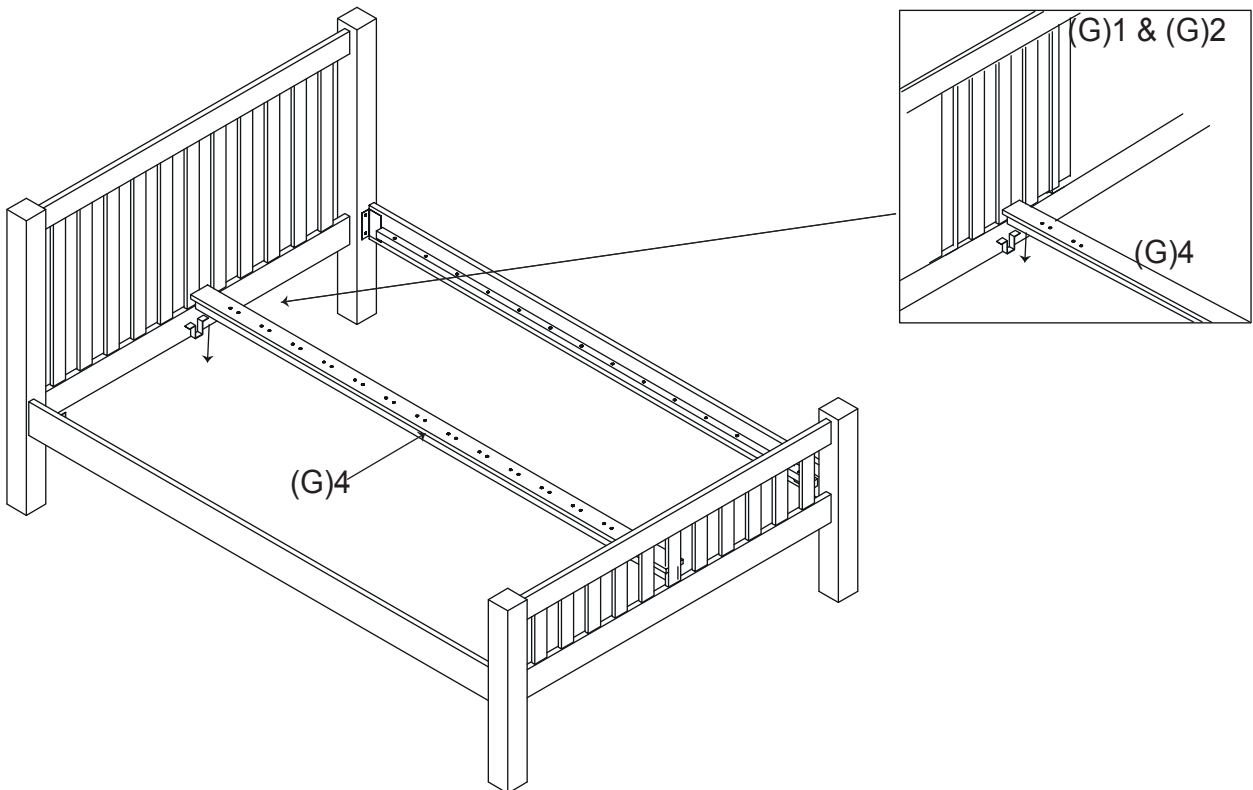

The fitting pack contains **SMALL PARTS** which should be **KEPT AWAY FROM YOUNG CHILDREN**.

Read this leaflet in full before commencing assembly.

Fittings and parts checklist - bedstead

Bedstead Parts

(G)1	Headboard x 1	
(G)2	Footboard x 1	
(G)3	Side Rail A x 1	
(G)4	Centre Rail x 1	
(G)5	Wooden Slats x 28	
(G)6	Side Rail B x 1	

Fittings

(G)A	M8 x 22 Bolt x 8		(G)C	Cap Ends x 28	
(G)B	Allen Key x 1		(G)D	Slat Connector x 14	

Step One

Step Two

Step Three

The bed is now ready for use.

Care and Maintenance

This bedstead should be cleaned using a soft damp cloth and dried immediately.