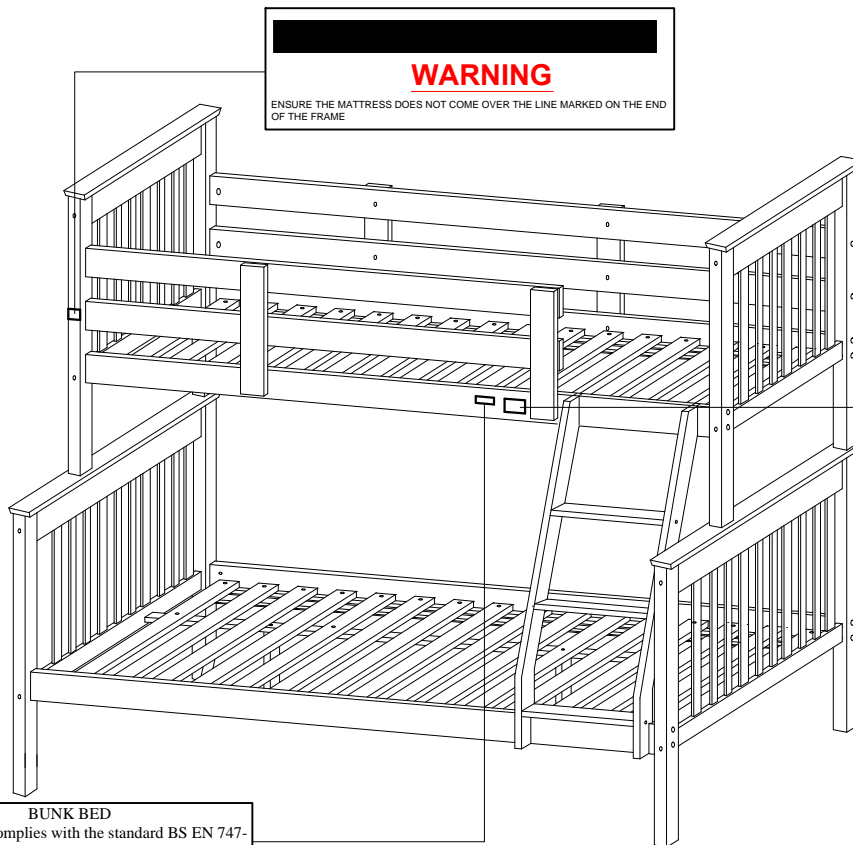

TRIO BUNK BED

IMPORTANT - READ CAREFULLY - RETAIN FOR FUTURE REFERENCE

- All assembly fastenings should always be tighten properly and care should be taken that no fittings are loose.
- This bunk bed should not be used if any structural part is broken or missing.
- Upper bed of bunk beds are not suitable for children under six years due to the risk of injury from falls.
- Children can strangle in items such as ropes, strings, cords, harnesses and belts attached to or hung on a bunk bed.
- Always follow the manufacturer's instruction.
- Ventilation of the room is necessary in order to keep the humidity low and to prevent mould in and around the bed.
- This bed is suitable for mattress with size W915 x L1900mm / W1372 x L1900mm.

Warning : " Children can become trapped between the bed and the wall. To avoid risk of serious injury the distance between the top safety barrier and the wall shall not exceed 75mm or shall be more than 230mm."

Important Note:

Thickness of mattress should not above this max. mattress height as indicated here.

BUNK BED

This bunk bed complies with the standard BS EN 747-1:2012+AI:2015 & BS EN 747-2:2012+AI:2015
Manufactured by: GET Furniture Sdn Bhd

Number and year of this European Standard:

BS EN 747-1:2012+AI:2015 & BS EN 747-2:2012+AI:2015

TRIO BUNK BED

1.  x 38 M6 x 100mm	2.  x 14 M6 x 35mm	3.  x 1 ALLEN KEY	4.  x 38 M6 x 13mm	5.  x 36 M8 x 30mm	6.  x 4 M9.5 x 105mm
7.  x 2 M3.5 x 16mm	8.  x 8 M6 x 50mm	9.  x 70 M4 x 30mm	10.  x 2 M3.5 x 12mm		