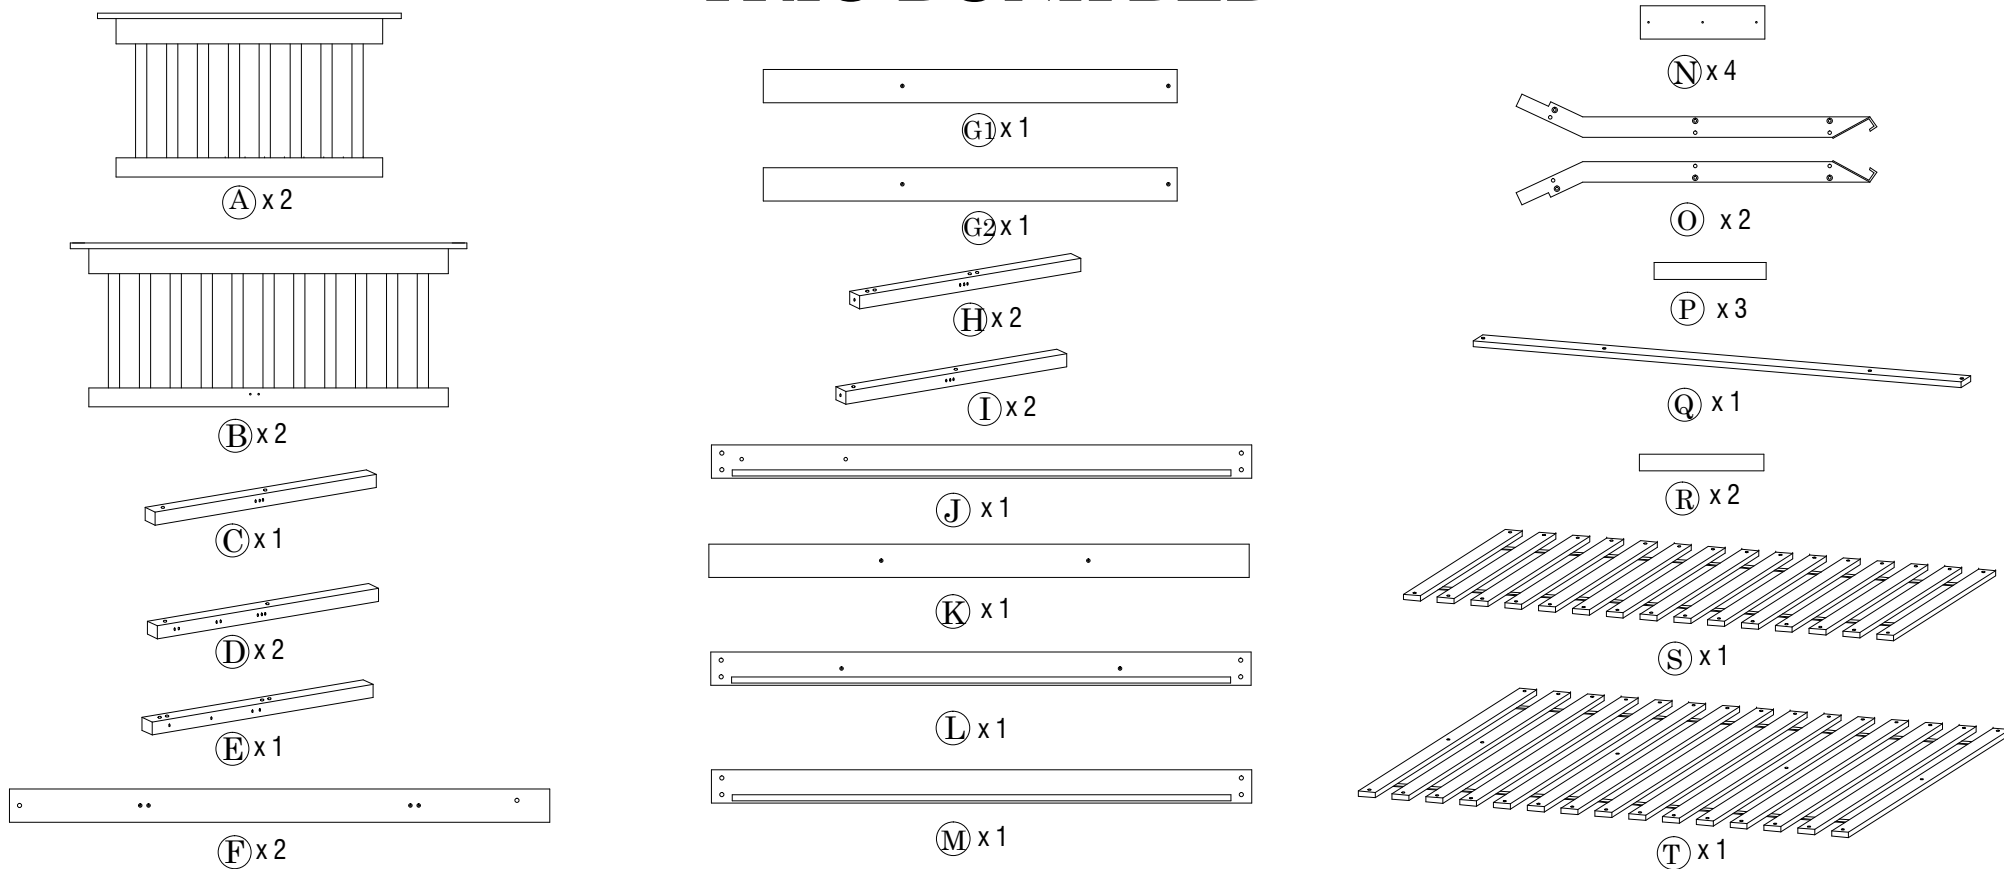

Warning : " Children can become trapped between the bed and the wall. To avoid risk of serious injury the distance between the top safety barrier and the wall shall not exceed 75mm or shall be more than 230mm."

Number and year of this European Standard:

BS EN 747-1:2012+AI:2015 & BS EN 747-2:2012+AI:2015

TRIO BUNK BED

1.  x 38 M6 x 100mm	2.  x 14 M6 x 35mm	3.  x 1 ALLEN KEY	4.  x 38 M6 x 13mm	5.  x 36 M8 x 30mm	6.  x 4 M9.5 x 105mm
7.  x 2 M3.5 x 16mm	8.  x 8 M6 x 50mm	9.  x 70 M4 x 30mm	10.  x 2 M3.5 x 12mm		

TRIO BUNK BED

1

1.  x 8 M6 x 100mm	4.  x 8 M6 x 13mm
5.  x 8 M8 x 30mm	3.  x 1

2

1.  x 8 M6 x 100mm	4.  x 8 M6 x 13mm
5.  x 8 M8 x 30mm	3.  x 1

TRIO BUNK BED

3

1.  x 14 M6 x 100mm	4.  x 14 M6 x 13mm
5.  x 10 M8 x 30mm	3.  x 1