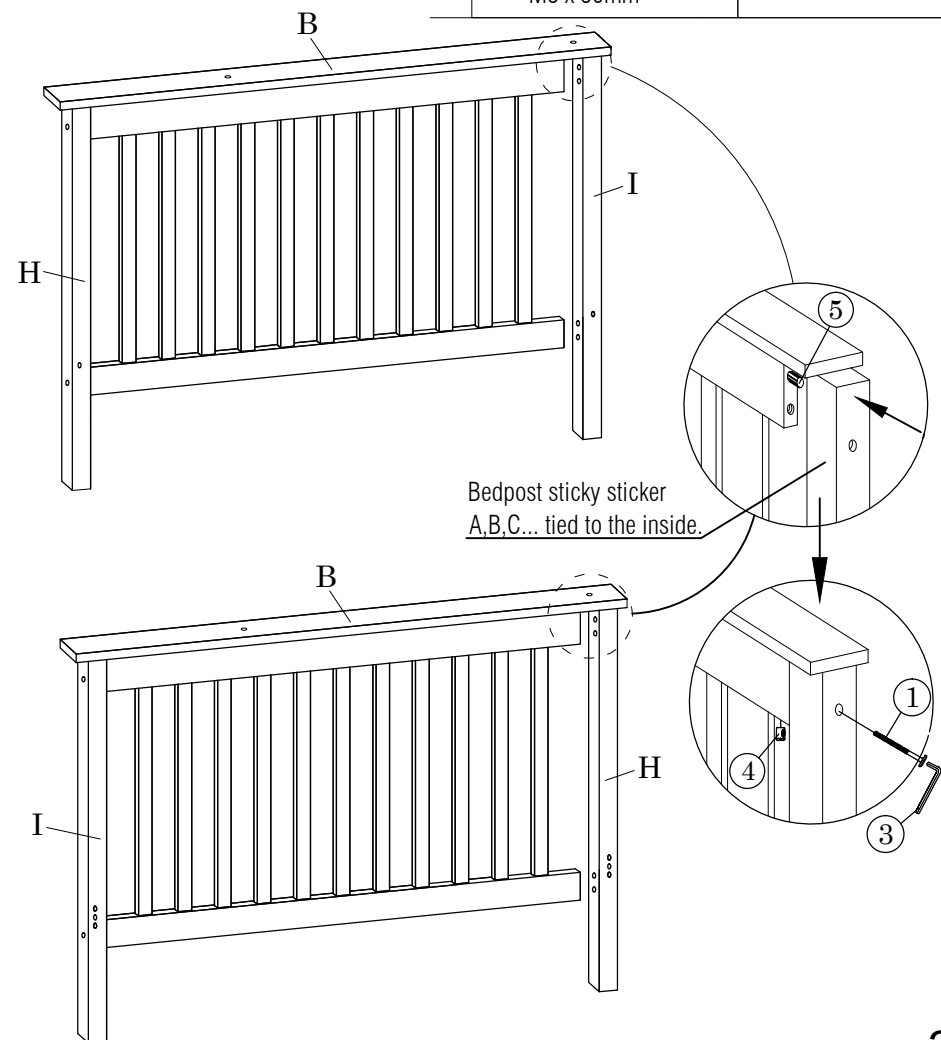

Warning : " Children can become trapped between the bed and the wall. To avoid risk of serious injury the distance between the top safety barrier and the wall shall not exceed 75mm or shall be more than 230mm."

Number and year of this European Standard:

BS EN 747-1:2012+AI:2015 & BS EN 747-2:2012+AI:2015

TRIO BUNK BED

1.  x 38 M6 x 100mm	2.  x 14 M6 x 35mm	3.  x 1 ALLEN KEY	4.  x 38 M6 x 13mm	5.  x 36 M8 x 30mm	6.  x 4 M9.5 x 105mm
7.  x 2 M3.5 x 16mm	8.  x 8 M6 x 50mm	9.  x 70 M4 x 30mm	10.  x 2 M3.5 x 12mm		

TRIO BUNK BED

1

1.  x 8 M6 x 100mm	4.  x 8 M6 x 13mm
5.  x 8 M8 x 30mm	3.  x 1

2

1.  x 8 M6 x 100mm	4.  x 8 M6 x 13mm
5.  x 8 M8 x 30mm	3.  x 1

TRIO BUNK BED

3

1.  x 14 M6 x 100mm	4.  x 14 M6 x 13mm
5.  x 10 M8 x 30mm	3.  x 1

4

5

TRIO BUNK BED

TRIO BUNK BED

10

9.  x 64
M4 x 30mm