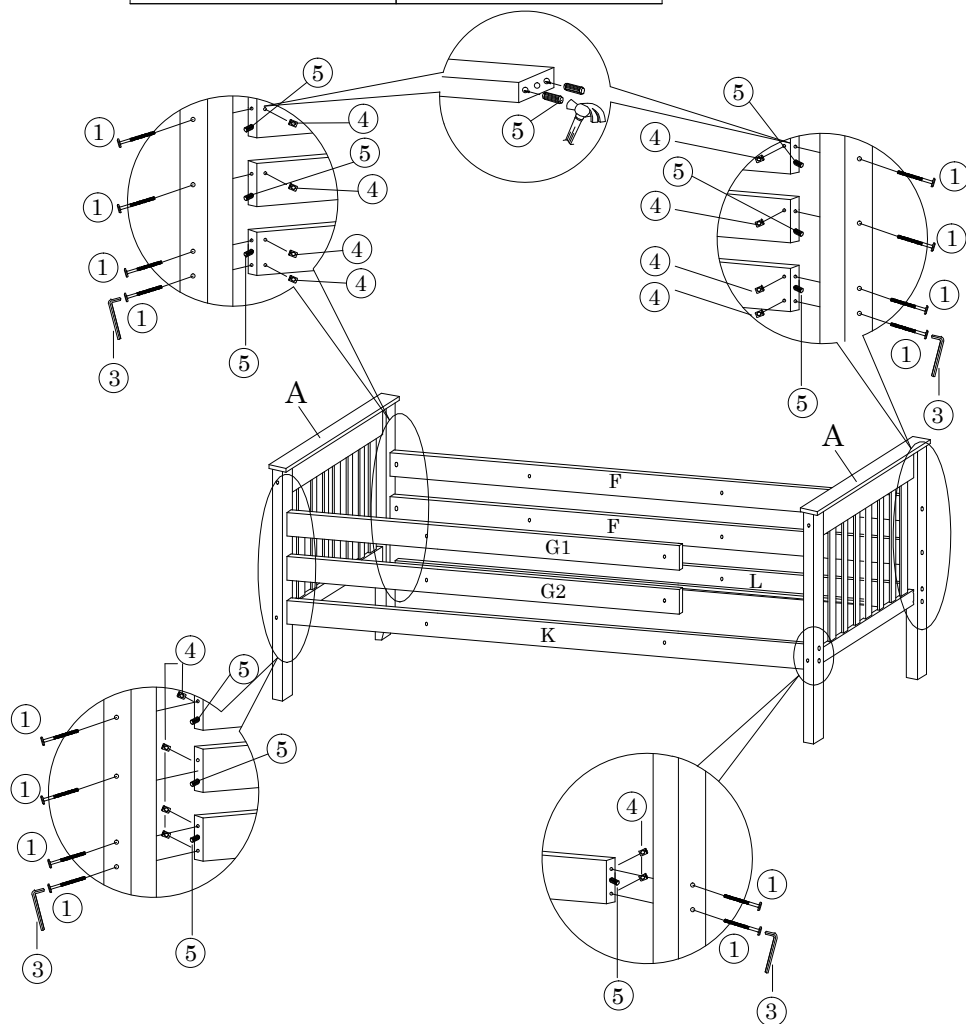

Warning : " Children can become trapped between the bed and the wall. To avoid risk of serious injury the distance between the top safety barrier and the wall shall not exceed 75mm or shall be more than 230mm."

Number and year of this European Standard:

BS EN 747-1:2012+AI:2015 & BS EN 747-2:2012+AI:2015

TRIO BUNK BED

1.  x 38 M6 x 100mm	2.  x 14 M6 x 35mm	3.  x 1 ALLEN KEY	4.  x 38 M6 x 13mm	5.  x 36 M8 x 30mm	6.  x 4 M9.5 x 105mm
7.  x 2 M3.5 x 16mm	8.  x 8 M6 x 50mm	9.  x 70 M4 x 30mm	10.  x 2 M3.5 x 12mm		

TRIO BUNK BED

1

1.  x 8 M6 x 100mm	4.  x 8 M6 x 13mm
5.  x 8 M8 x 30mm	3.  x 1

2

1.  x 8 M6 x 100mm	4.  x 8 M6 x 13mm
5.  x 8 M8 x 30mm	3.  x 1

TRIO BUNK BED

3

1.  x 14 M6 x 100mm	4.  x 14 M6 x 13mm
5.  x 10 M8 x 30mm	3.  x 1