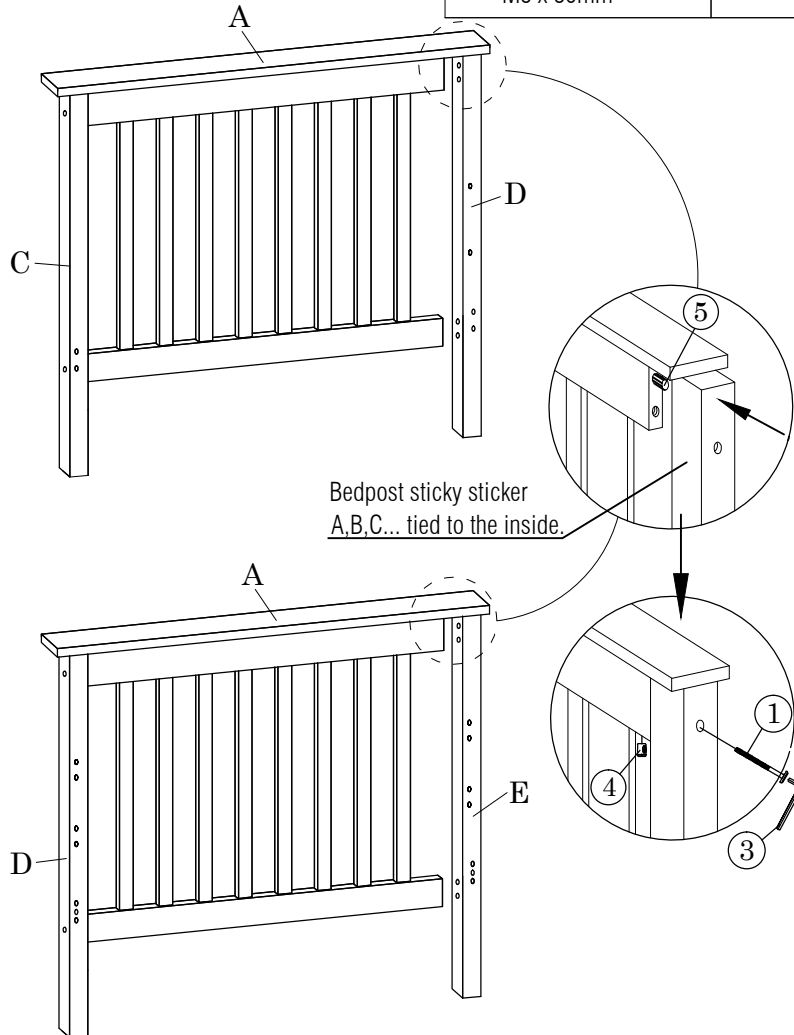

Warning : " Children can become trapped between the bed and the wall. To avoid risk of serious injury the distance between the top safety barrier and the wall shall not exceed 75mm or shall be more than 230mm."

Number and year of this European Standard:

BS EN 747-1:2012+AI:2015 & BS EN 747-2:2012+AI:2015

TRIO BUNK BED

1.  x 38 M6 x 100mm	2.  x 14 M6 x 35mm	3.  x 1 ALLEN KEY	4.  x 38 M6 x 13mm	5.  x 36 M8 x 30mm	6.  x 4 M9.5 x 105mm
7.  x 2 M3.5 x 16mm	8.  x 8 M6 x 50mm	9.  x 70 M4 x 30mm	10.  x 2 M3.5 x 12mm		

TRIO BUNK BED

1

1.  x 8 M6 x 100mm	4.  x 8 M6 x 13mm
5.  x 8 M8 x 30mm	3.  x 1

2

1.  x 8 M6 x 100mm	4.  x 8 M6 x 13mm
5.  x 8 M8 x 30mm	3.  x 1

TRIO BUNK BED

3

1.  x 14 M6 x 100mm	4.  x 14 M6 x 13mm
5.  x 10 M8 x 30mm	3.  x 1